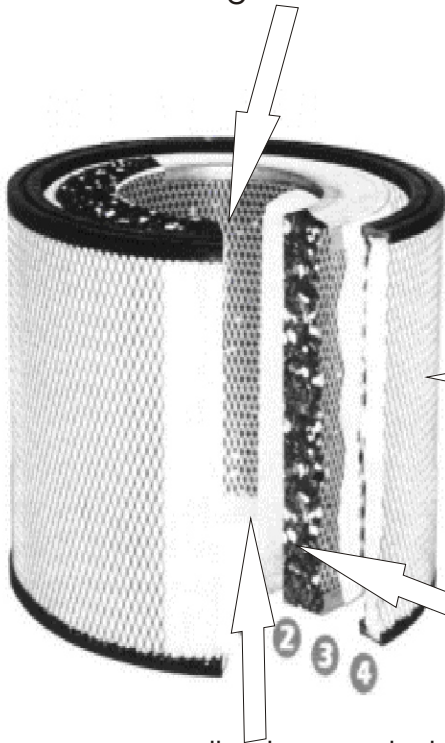

Laser LX

Specially designed pre-filters for Laser LX

30 PPI foam pre-filter & .3 micron electrostatic pre-filter

Specially designed pre-filters for Laser LX goes here

Medical grade HEPA filter removes 99.97% of .3 micron particulate matter

Activated Charcoal / Carbon Filter
24 lbs Vocarb Blend, 2.5" depth

collector can inside the insert for the heavy dust

Air Intake

flange adapter, 6" diameter for ducting

Clean Air Discharge

Call Toll Free: 1-800-626-0664
www.allerairsolutions.com