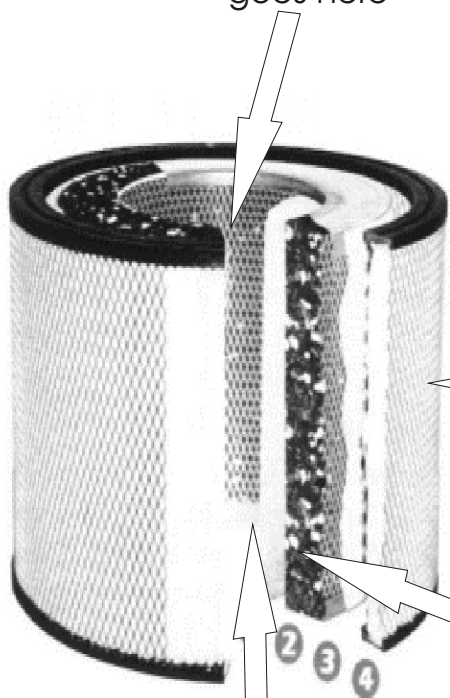

Laser LX

Specially designed pre-filters for Laser LX

30 PPI foam pre-filter & .3 micron electrostatic pre-filter

Specially designed pre-filters for Laser LX goes here

collector can inside the insert for the heavy dust

Medical grade HEPA filter removes 99.97% of .3 micron particulate matter

Activated Charcoal / Carbon Filter
24 lbs Vocarb Blend, 2.5" depth

Air Intake

flange adapter, 6" diameter for ducting

Clean Air Discharge