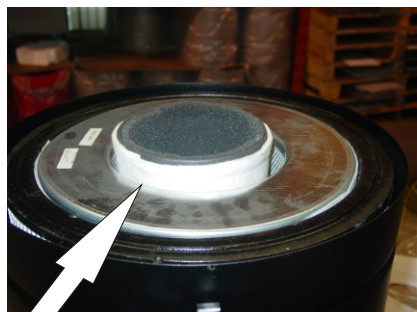

Laser LX

Specially designed pre-filters for Laser LX

30 PPI foam pre-filter & .3 micron electrostatic pre-filter

Specially designed pre-filters for Laser LX goes here

collector can inside the insert for the heavy dust

Medical grade HEPA filter removes 99.97% of .3 micron particulate matter

Activated Charcoal / Carbon Filter
24 lbs Vocarb Blend, 2.5" depth

Air Intake

flange adapter, 6" diameter for ducting

Clean Air Discharge